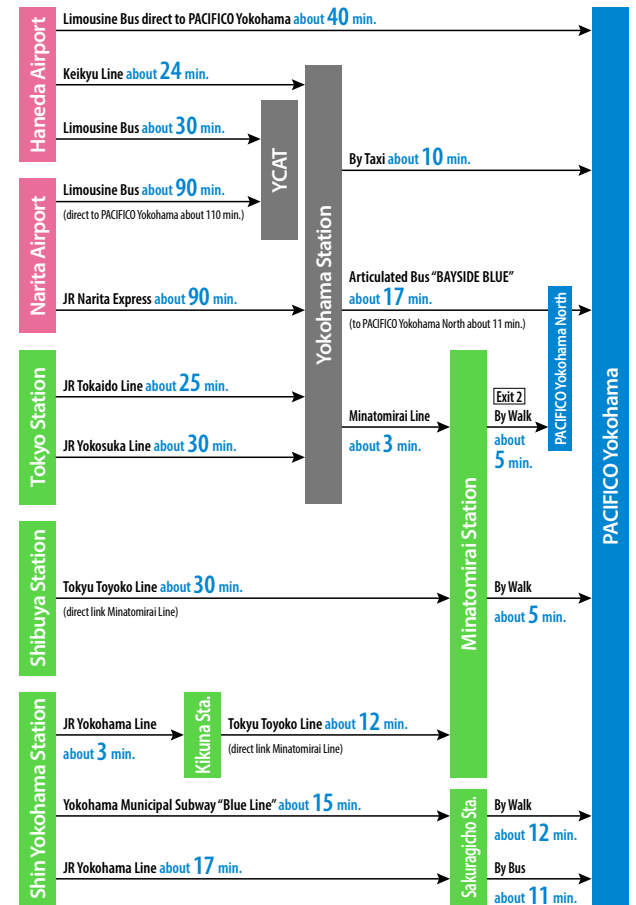

PACIFICO YOKOHAMA

ACCESS GUIDE

About 40 minutes by direct limousine bus from Haneda Airport

Nearest stations: Minatomirai Line Minatomirai Station / JR Sakuragicho Station

1-1-1 Minato Mirai, Nishi-ku, Yokohama 220-0012, Japan Tel: +81-45-221-2155 (General Information)

*To PACIFICO Yokohama North: 1-1-2, Minato Mirai, Nishi-ku, Yokohama

Parking Lot Information

- P1** Minatomirai Public Parking Lot
- P2** Rinko Park Parking Lot
- P3** Bus / Large Vehicle Parking Lot
- P4** North Parking Lot